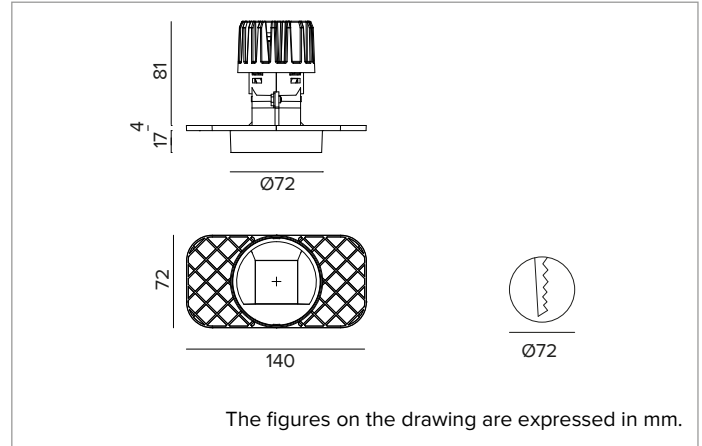

1T8564ELTR | CCTEVO WALL WASHER 78

Recessed LED Downlight in a trimless version

		3500K	H(m)	D1(m)	D2(m)	E _{max} (lx)
		Ra90	42°	73°		
Fixture Power	13W	1	0.83	1.56	910	
Source Flux	1669lm	2	1.65	3.11	228	
Fixture Flux	1011lm	3	2.48	4.67	101	
Efficacy	75lm/W	4	3.31	6.23	57	
TS1393	I _{max} =625cd/klm	I _{max}	1042cd	5	4.13	7.78 36

Colour and finish: Deep black

Weight: 0.41Kg

Version: TRIMLESS

Degree of protection: IP20 for recessed part

Degree of protection: IP54 for exposed part

ELECTRICAL CHARACTERISTICS

Integrated electronic ON-OFF driver.